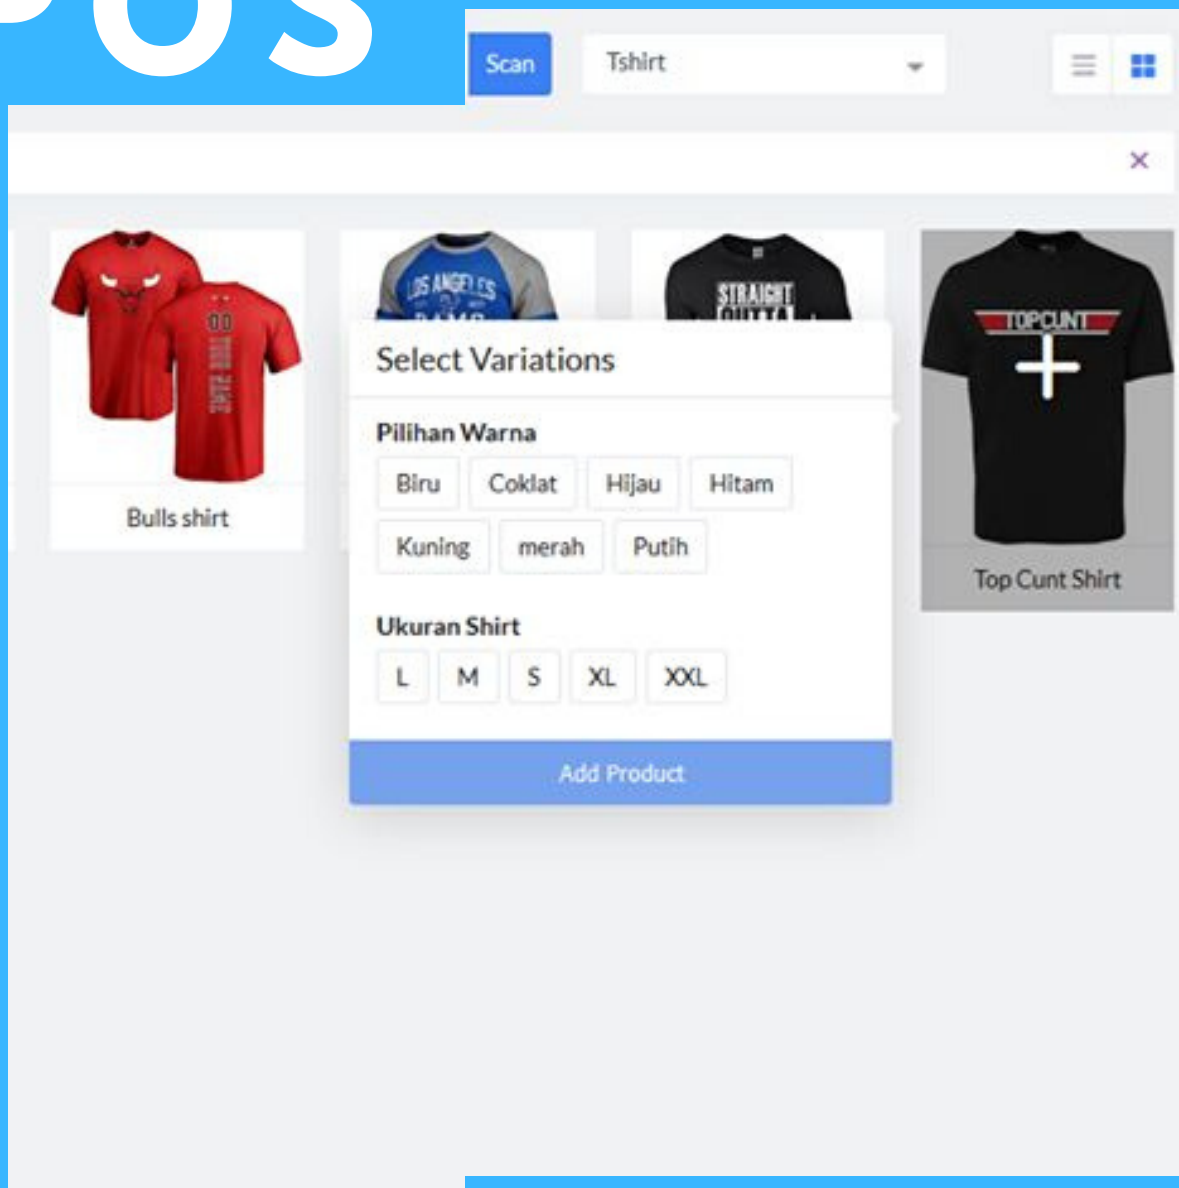

POS

APLIKASI KASIR ONLINE